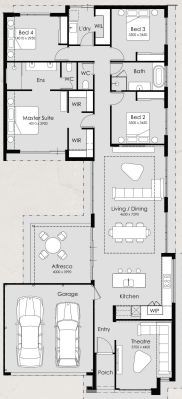

est.
1978

Samsara Display

Overall Width: 11.35m
Overall Length: 25.79m
Min Block Width: 12.5m
Min Block Length: 30m
Total Area: 240.60m²