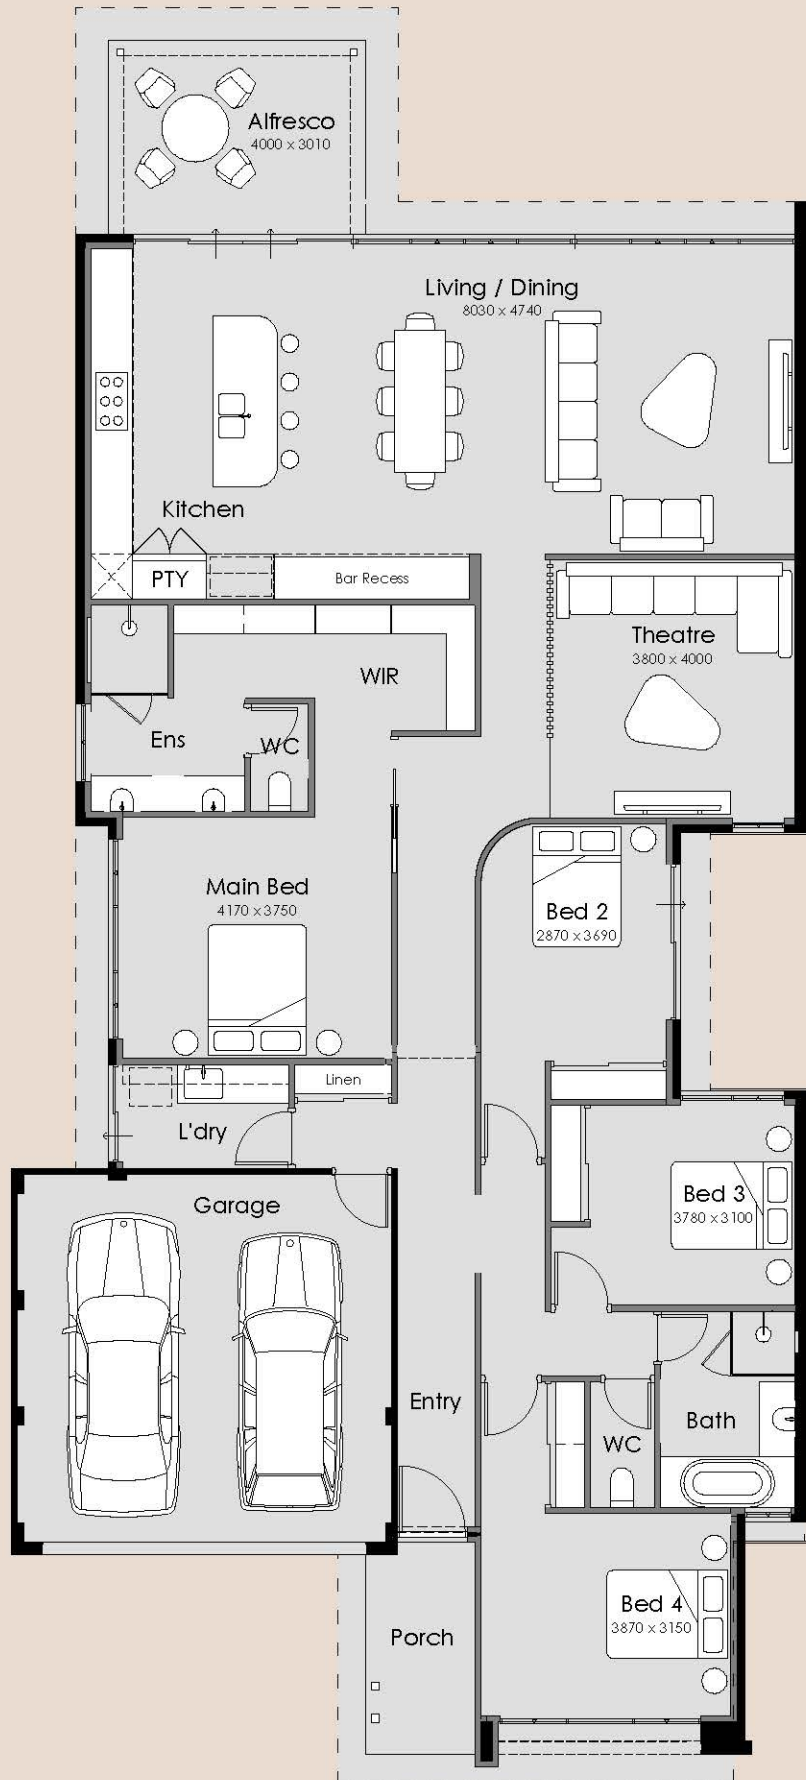

SUMMIT

HOMES GROUP

Sento

-  4
-  2
-  2

Overall Width – 12.39m

Overall Length – 26.66m

Min Block Width – 12.5m

Min Block Length – 30m

Total Area – 256.40m²