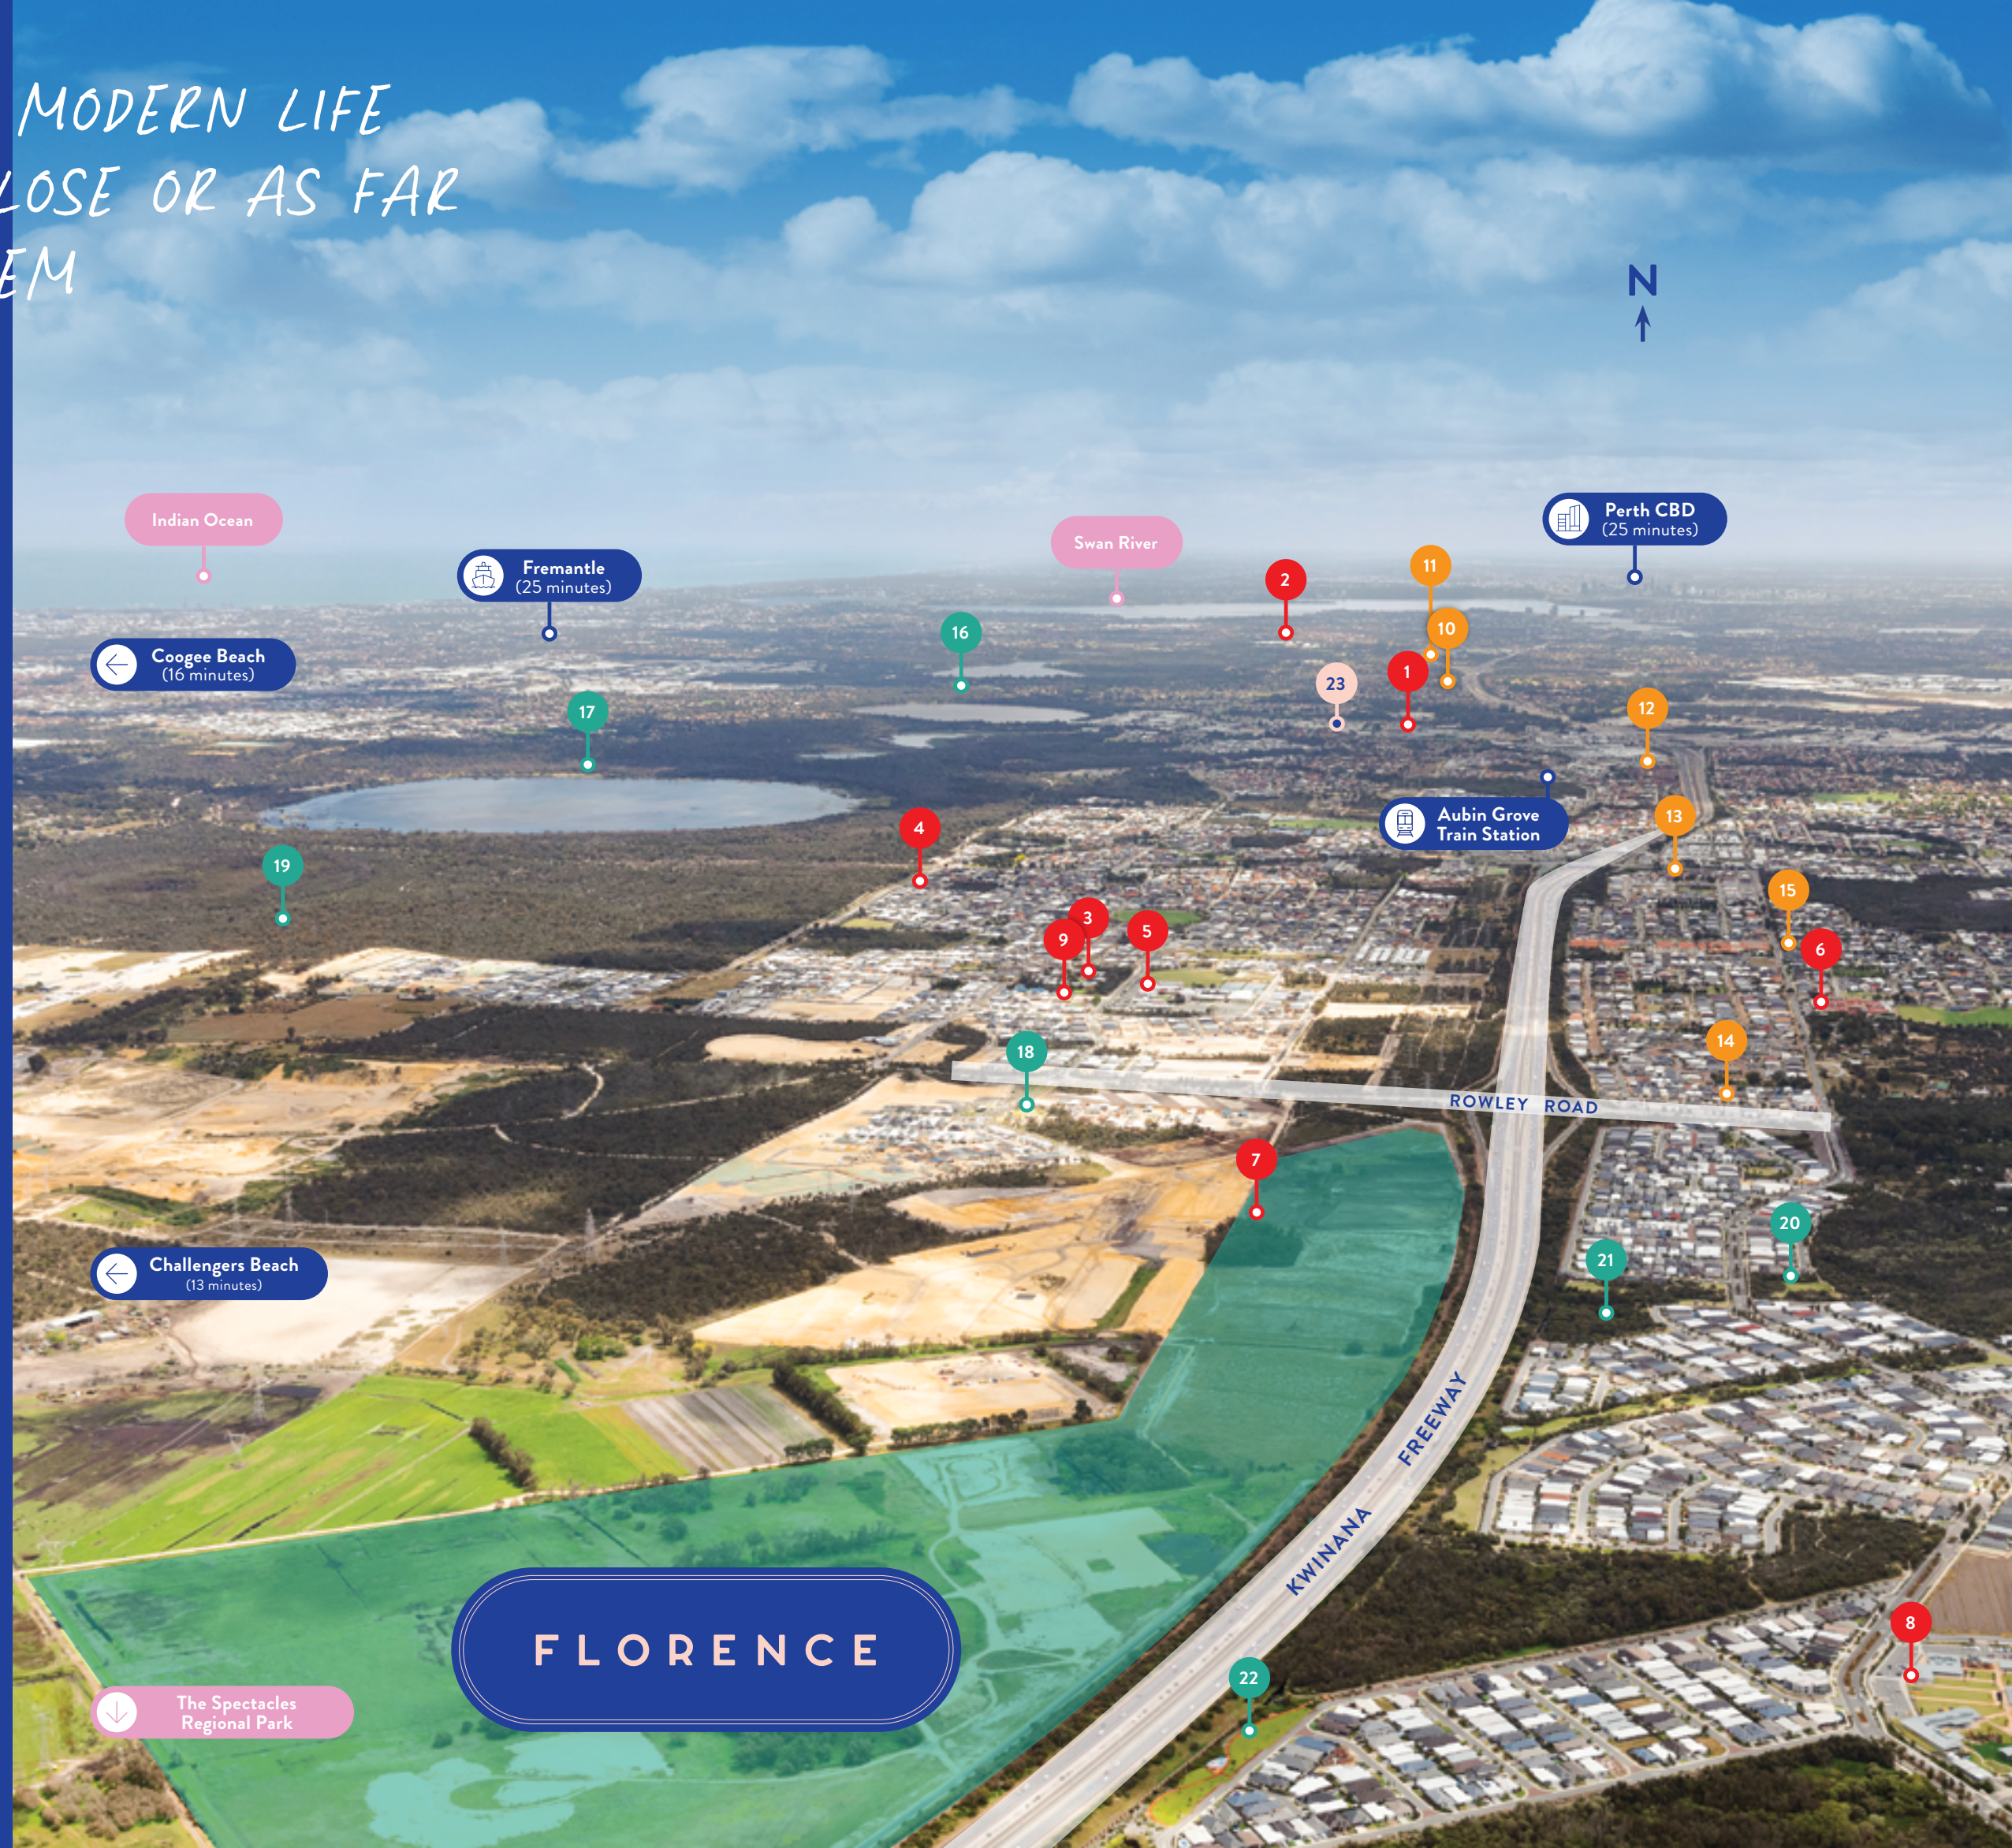

SHOPPING AND HEALTH

- 10 Fiona Stanley Hospital
- 11 St John of God Murdoch Hospital
- 12 Cockburn Gateway Shopping City
- 13 Harvest Lakes Shopping Centre
- 14 Honeywood Pharmacy
- 15 Local Shopping Village

PARKS

- 16 Beeliar Regional Park
- 17 Thomsons Lake Nature Reserve
- 18 Mokare Reserve Adventure Playground
- 19 Harry Waring Marsupial Reserve
- 20 Bruny Park
- 21 Davenport Park
- 22 Mornington Park Playground

EMPLOYMENT CENTRE

- 23 Murdoch Health and Knowledge Precinct
- 10 Fiona Stanley Hospital
- 1 South Metro TAFE

FLORENCE

COMMUNITY

FLORENCE

COMMUNITY, UNEARTHED

Communities don't just appear by building things like roads, parks and houses.