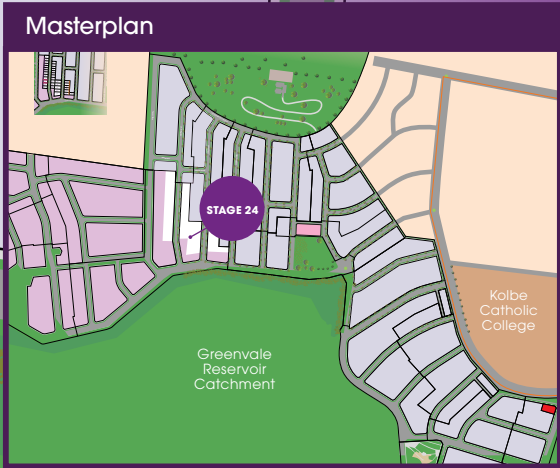

TRUE NORTH
GREENVALE

Stage 24

N TRUE NORTH
GREENVALE

True North Sales and Information Centre

2 Compass Drive, Greenvale

Mon: 1 – 5pm, Tues, Wed, Sat & Sun: 11am – 5pm (Open by appointment only), Closed Thurs & Fri