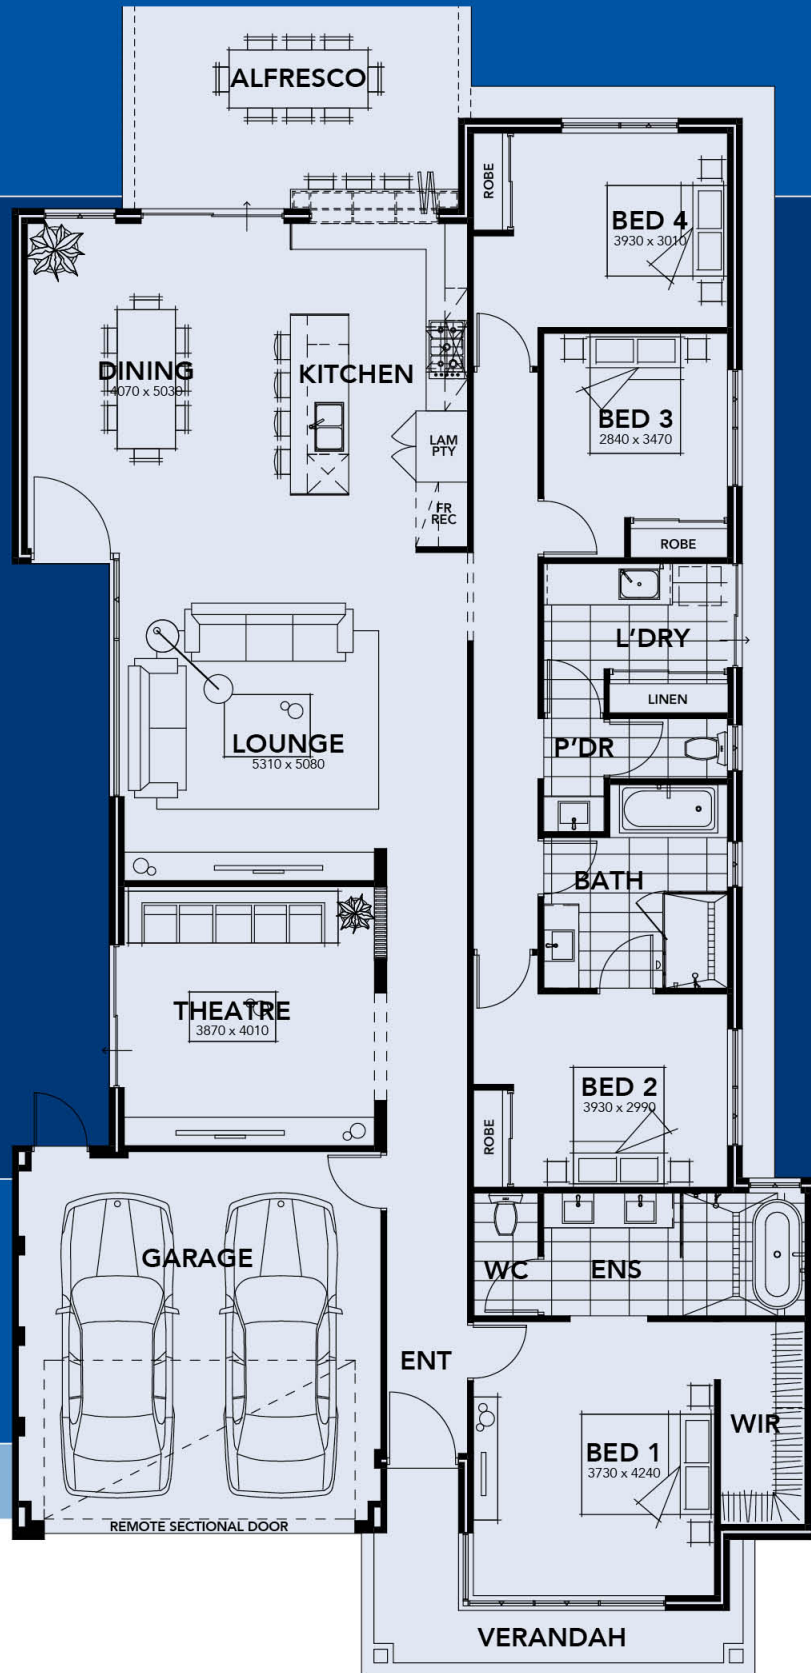

THE GRANDVIEW

Displays open Saturday 1-5pm, Sunday 12-5pm, Monday & Wednesday 2-5pm or by appointment.

Plan illustrated contains optional features. All sizes are approximate only. © Affordable Living Homes, reproduction of this design in part or full will result in prosecution. Optional elevations and photos are for illustrational purposes only.

THE TREASURY

Displays open Saturday 1-5pm, Sunday 12-5pm, Monday & Wednesday 2-5pm or by appointment.

Plan illustrated contains optional features. All sizes are approximate only. © Affordable Living Homes, reproduction of this design in part or full will result in prosecution. Optional elevations and photos are for illustrational purposes only.

23,090

12,490

THE VILLA

Displays open Saturday 1-5pm, Sunday 12-5pm, or by appointment.

Plan illustrated contains optional features. All sizes are approximate only. © Affordable Living Homes, reproduction of this design in part or full will result in prosecution. Optional elevations and photos are for illustrational purposes only.

THE PALM SPRINGS

Displays open Saturday 1-5pm, Sunday 12-5pm, Monday & Wednesday 2-5pm or by appointment.

Plan illustrated contains optional features. All sizes are approximate only. © Affordable Living Homes, reproduction of this design in part or full will result in prosecution. Optional elevations and photos are for illustrational purposes only.