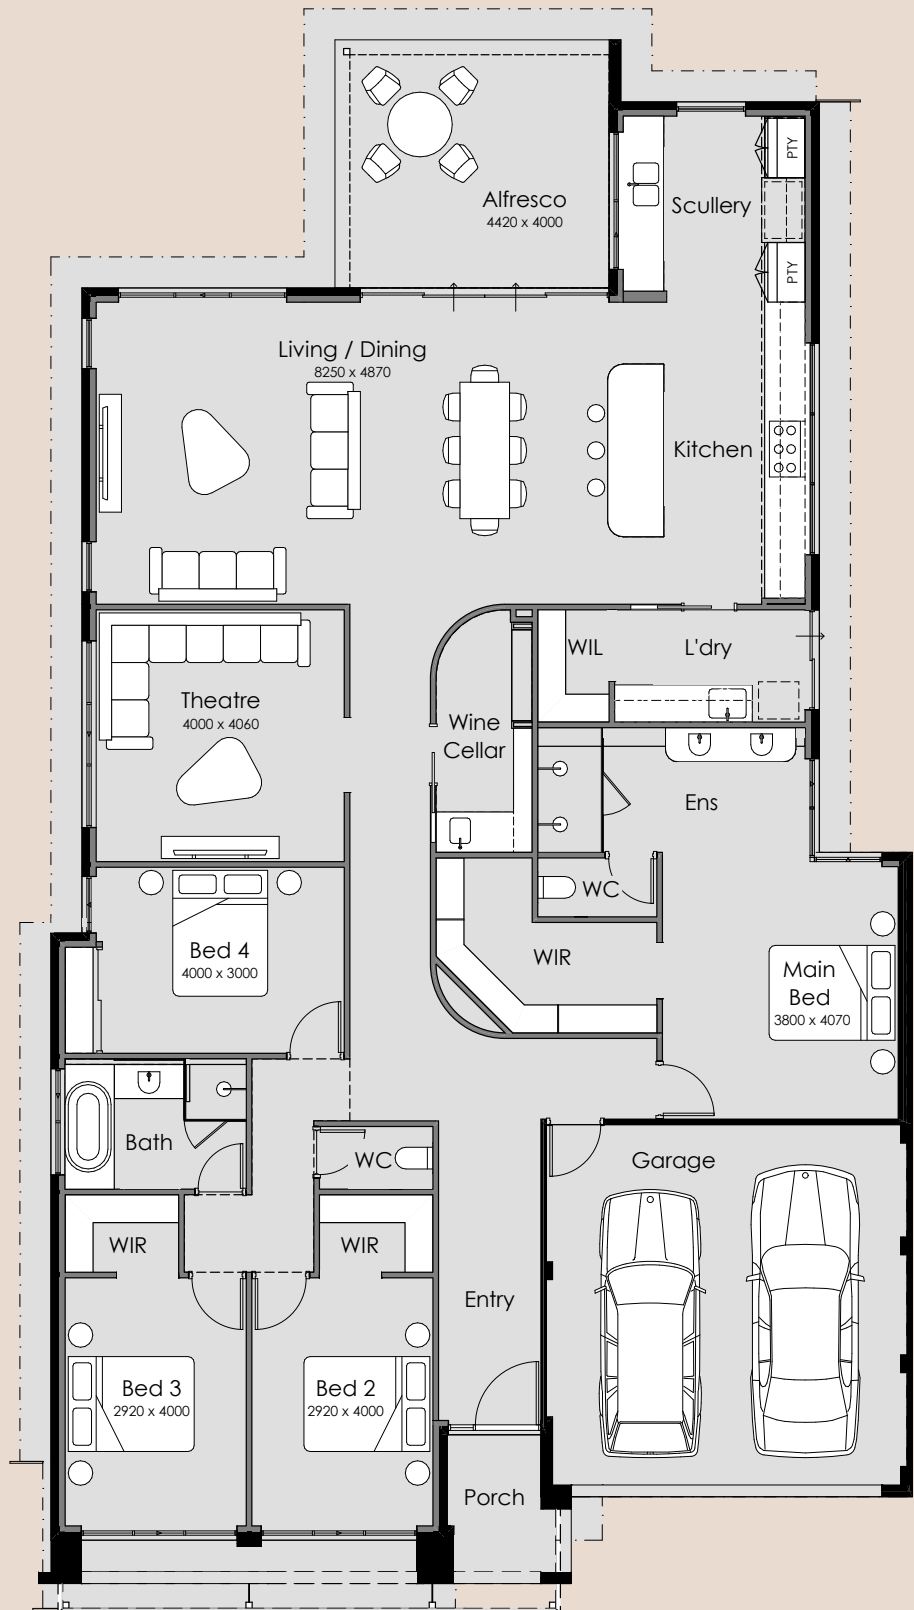

SUMMIT

HOMES GROUP

Aria

- 4
- 2.5
- 2

Overall Width – 11.39m
Overall Length – 26.93m
Min Block Width – 12.50m
Min Block Length – 30.00m
Total Area – 257m²

SUMMIT HOMES GROUP

Celeste

-  4
-  2
-  2

Overall Width – 13.75m
Overall Length – 24.79m
Min Block Width – 15m
Min Block Length – 30m
Total Area – 283.34m²

SUMMIT

HOMES GROUP

Kali

- 4
- 2
- 2

Overall Width – 14.115m
Overall Length – 27.29m
Min Block Width – 15m
Min Block Length – 30m
Total Area – 308m²

SUMMIT HOMES GROUP

Lumo

Overall Width – 14.09m

Overall Length – 25.29m

Min Block Width – 15.00m

Min Block Length – 30.00m

Total Area – 287.52m²

SUMMIT HOMES GROUP

Solis Display

-  4
-  3.5
-  2

Overall Width – 14.19m
Overall Length – 25.85m
Min Block Width – 15.00m
Min Block Length – 30.00m
Total Area – 299.79m²

SUMMIT

HOMES GROUP

Takoma Display

-  4
-  2
-  2

Overall Width – 13.89m
Overall Length – 22.39m
Min Block Width – 15m
Min Block Length – 30m
Total Area – 250.00m²