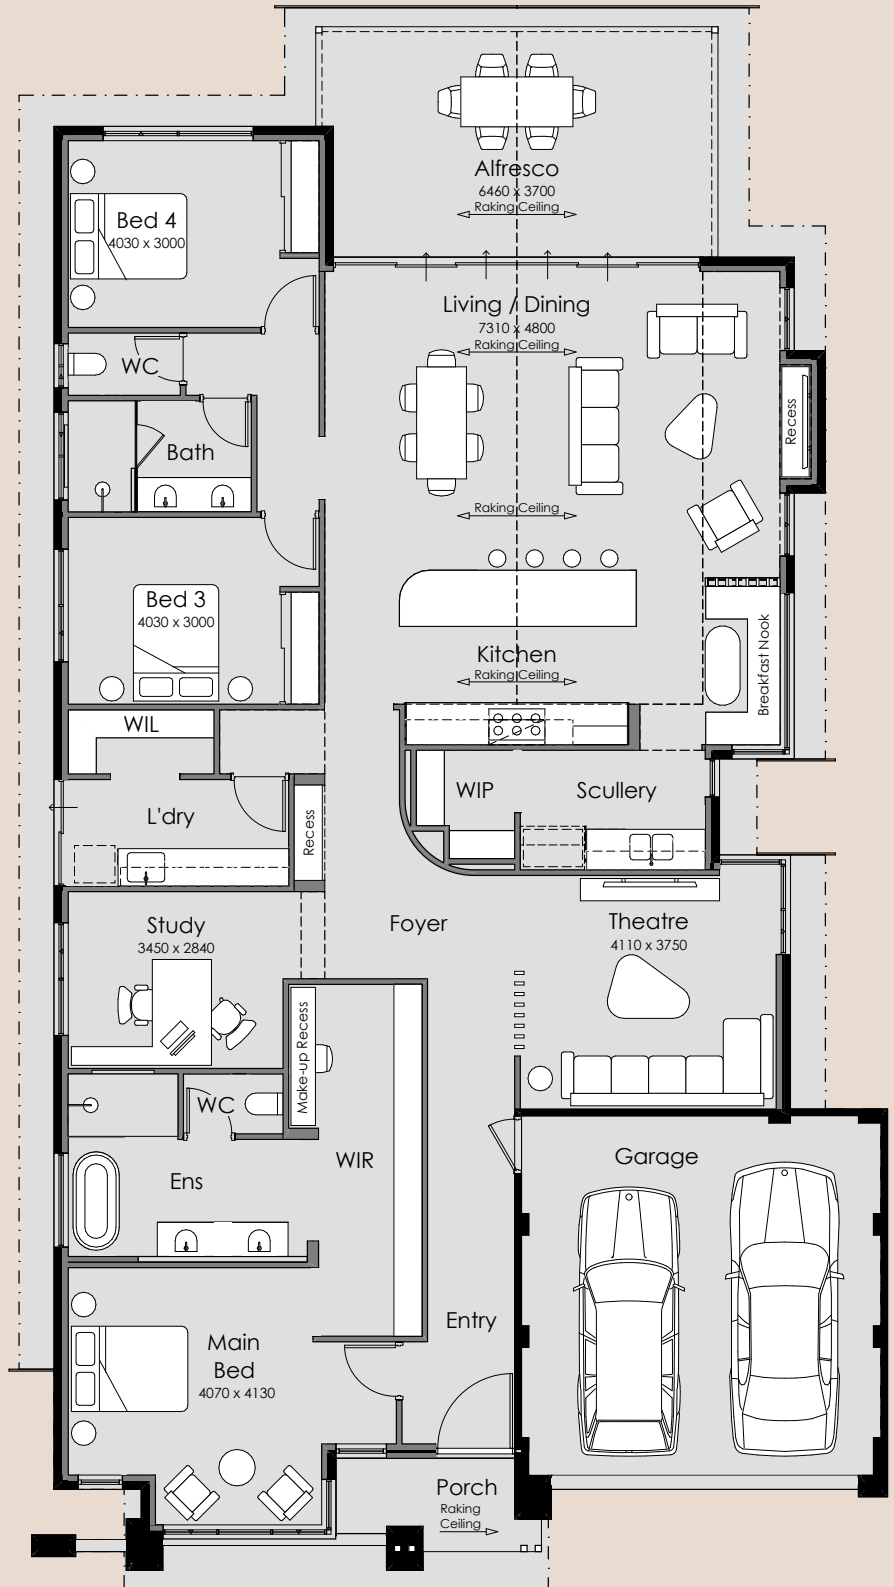

SUMMIT

HOMES GROUP

Aria

- 4
- 2.5
- 2

Overall Width – 11.39m
Overall Length – 26.93m
Min Block Width – 12.50m
Min Block Length – 30.00m
Total Area – 257m²

SUMMIT HOMES GROUP

Celeste

-  4
-  2
-  2

Overall Width – 13.75m
Overall Length – 24.79m
Min Block Width – 15m
Min Block Length – 30m
Total Area – 283.34m²

SUMMIT

HOMES GROUP

Kali

- 4
- 2
- 2

Overall Width – 14.115m
Overall Length – 27.29m
Min Block Width – 15m
Min Block Length – 30m
Total Area – 308m²

SUMMIT HOMES GROUP

Lumo

Overall Width – 14.09m

Overall Length – 25.29m

Min Block Width – 15.00m

Min Block Length – 30.00m

Total Area – 287.52m²

SUMMIT HOMES GROUP

Solis Display

-  4
-  3.5
-  2

Overall Width – 14.19m
Overall Length – 25.85m
Min Block Width – 15.00m
Min Block Length – 30.00m
Total Area – 299.79m²

SUMMIT

HOMES GROUP

Takoma Display

-  4
-  2
-  2

Overall Width – 13.89m
Overall Length – 22.39m
Min Block Width – 15m
Min Block Length – 30m
Total Area – 250.00m²