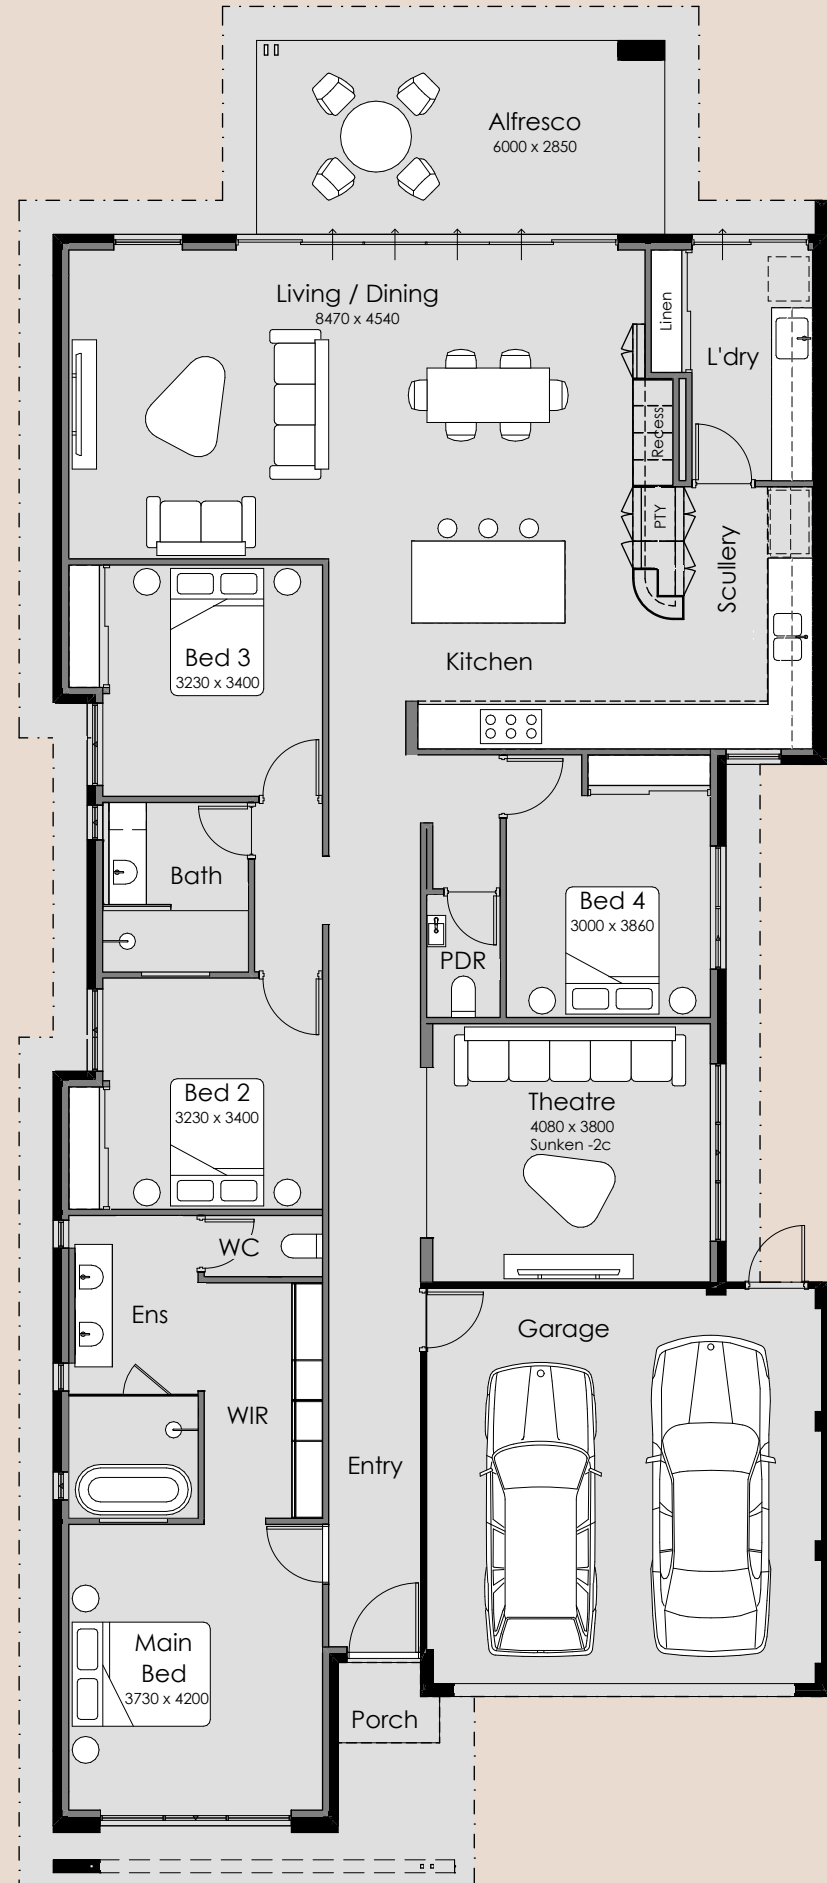

SUMMIT

HOMES GROUP

Aria

- 4
- 2.5
- 2

Overall Width – 11.39m
Overall Length – 26.93m
Min Block Width – 12.50m
Min Block Length – 30.00m
Total Area – 257m²

SUMMIT HOMES GROUP

Celeste

-  4
-  2
-  2

Overall Width – 13.75m
Overall Length – 24.79m
Min Block Width – 15m
Min Block Length – 30m
Total Area – 283.34m²

SUMMIT

HOMES GROUP

Kali

- 4
- 2
- 2

Overall Width – 14.115m
Overall Length – 27.29m
Min Block Width – 15m
Min Block Length – 30m
Total Area – 308m²

SUMMIT HOMES GROUP

Lumo

Overall Width – 14.09m

Overall Length – 25.29m

Min Block Width – 15.00m

Min Block Length – 30.00m

Total Area – 287.52m²

SUMMIT HOMES GROUP

Solis Display

-  4
-  3.5
-  2

Overall Width – 14.19m
Overall Length – 25.85m
Min Block Width – 15.00m
Min Block Length – 30.00m
Total Area – 299.79m²

SUMMIT

HOMES GROUP

Takoma Display

-  4
-  2
-  2

Overall Width – 13.89m
Overall Length – 22.39m
Min Block Width – 15m
Min Block Length – 30m
Total Area – 250.00m²