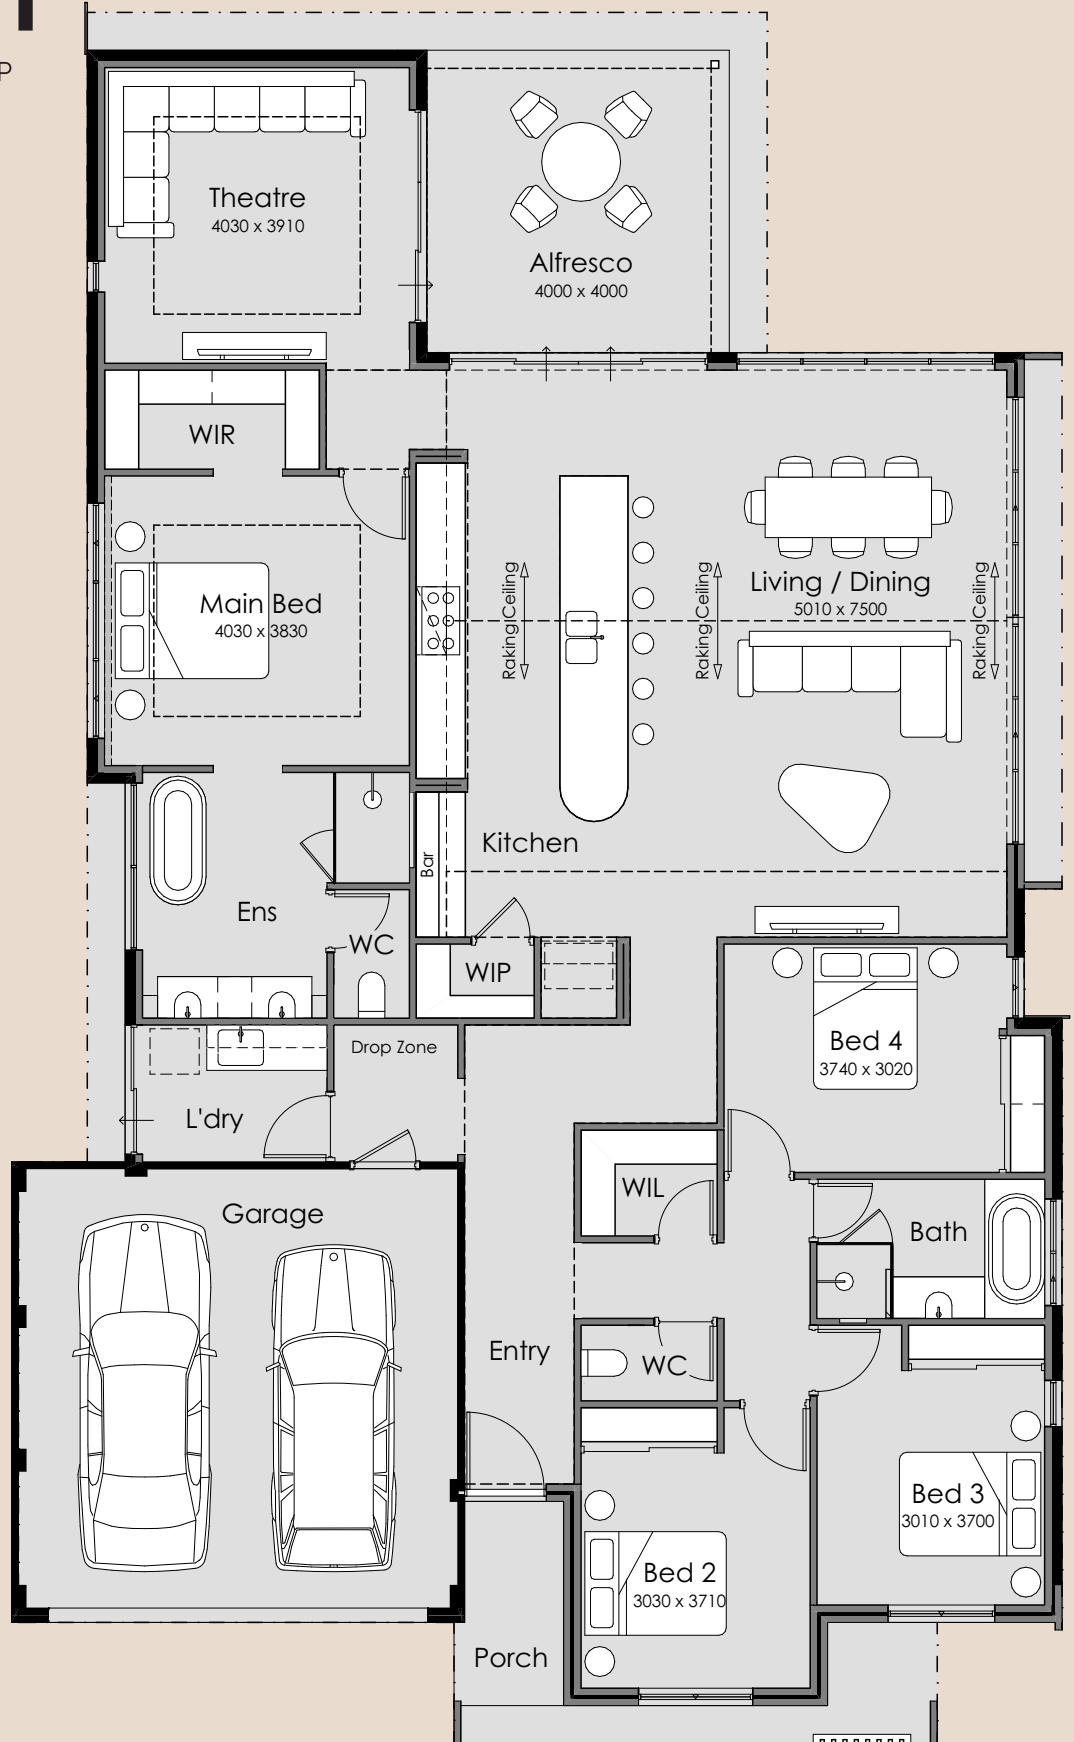

SUMMIT

HOMES GROUP

Aria

- 4
- 2.5
- 2

Overall Width – 11.39m
Overall Length – 26.93m
Min Block Width – 12.50m
Min Block Length – 30.00m
Total Area – 257m²

SUMMIT HOMES GROUP

Celeste

-  4
-  2
-  2

Overall Width – 13.75m
Overall Length – 24.79m
Min Block Width – 15m
Min Block Length – 30m
Total Area – 283.34m²

SUMMIT

HOMES GROUP

Kali

- 4
- 2
- 2

Overall Width – 14.115m
Overall Length – 27.29m
Min Block Width – 15m
Min Block Length – 30m
Total Area – 308m²

SUMMIT HOMES GROUP

Lumo

Overall Width – 14.09m

Overall Length – 25.29m

Min Block Width – 15.00m

Min Block Length – 30.00m

Total Area – 287.52m²

SUMMIT HOMES GROUP

Solis Display

-  4
-  3.5
-  2

Overall Width – 14.19m
Overall Length – 25.85m
Min Block Width – 15.00m
Min Block Length – 30.00m
Total Area – 299.79m²

SUMMIT

HOMES GROUP

Takoma Display

-  4
-  2
-  2

Overall Width – 13.89m
Overall Length – 22.39m
Min Block Width – 15m
Min Block Length – 30m
Total Area – 250.00m²