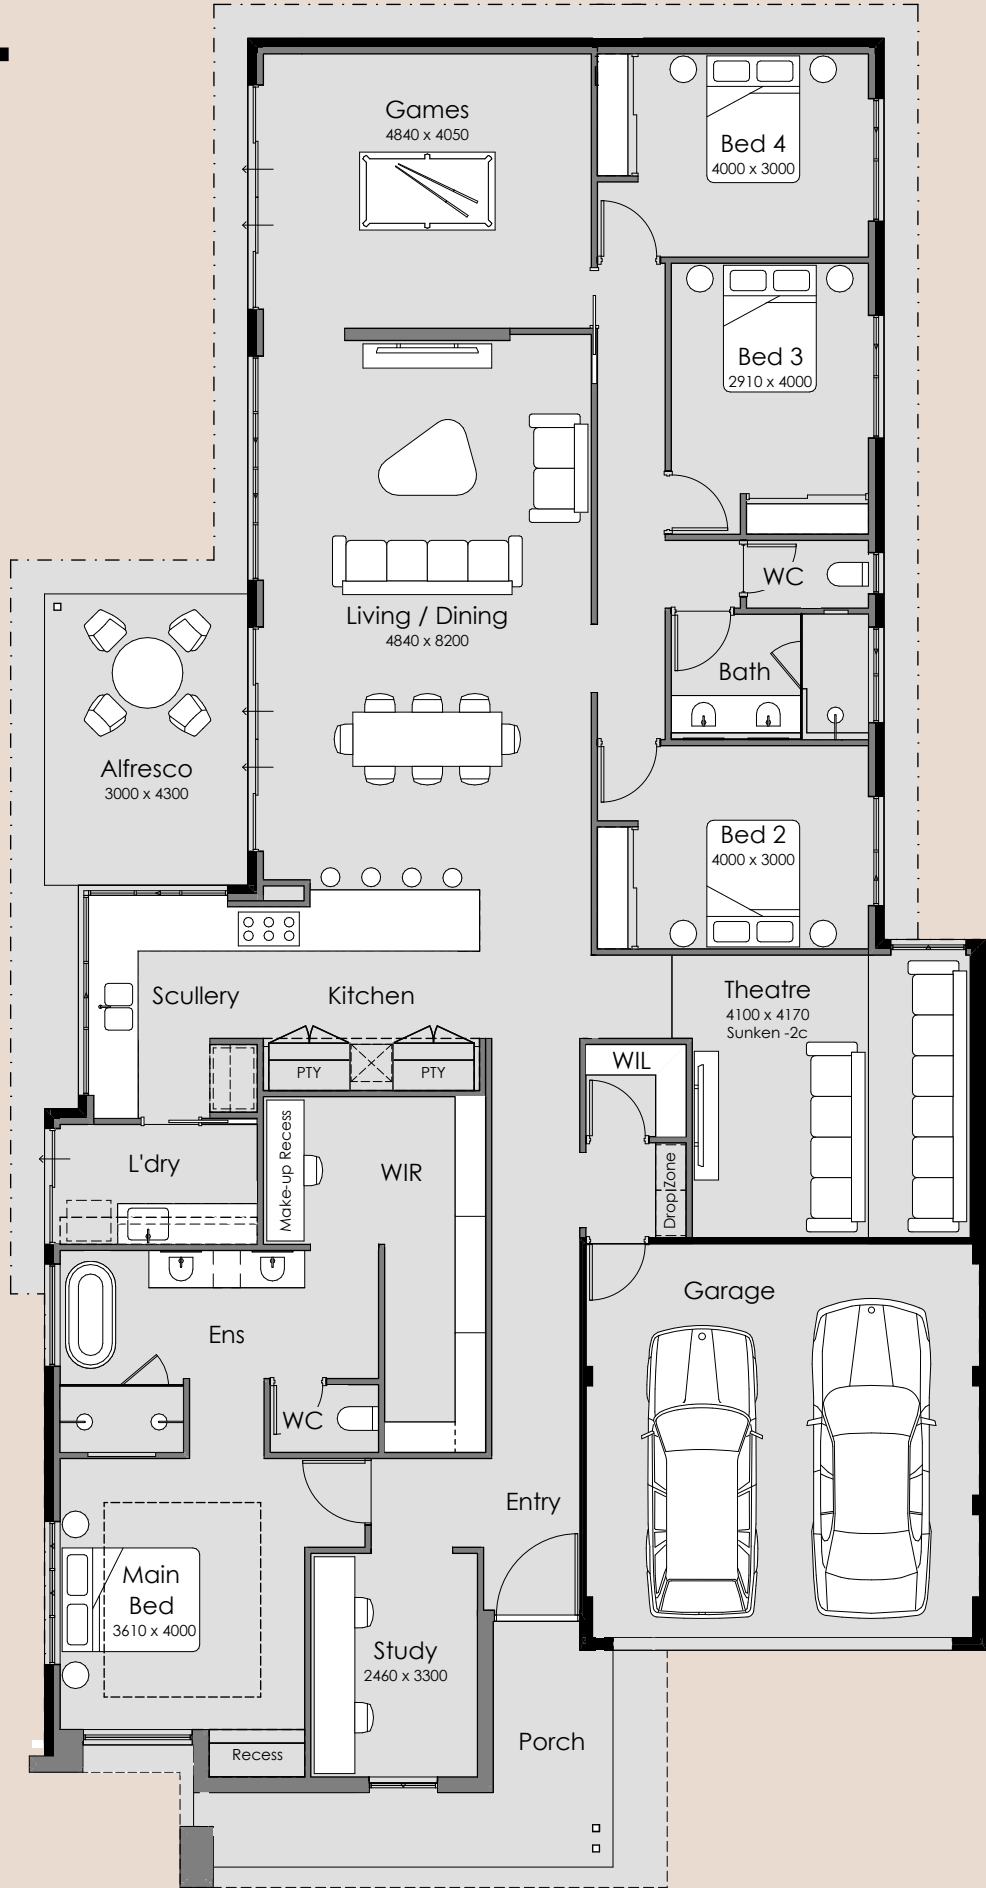

SUMMIT

HOMES GROUP

Aria

- 4
- 2.5
- 2

Overall Width – 11.39m
Overall Length – 26.93m
Min Block Width – 12.50m
Min Block Length – 30.00m
Total Area – 257m²

SUMMIT HOMES GROUP

Celeste

-  4
-  2
-  2

Overall Width – 13.75m
Overall Length – 24.79m
Min Block Width – 15m
Min Block Length – 30m
Total Area – 283.34m²

SUMMIT

HOMES GROUP

Kali

- 4
- 2
- 2

Overall Width – 14.115m
Overall Length – 27.29m
Min Block Width – 15m
Min Block Length – 30m
Total Area – 308m²

SUMMIT HOMES GROUP

Lumo

Overall Width – 14.09m

Overall Length – 25.29m

Min Block Width – 15.00m

Min Block Length – 30.00m

Total Area – 287.52m²

SUMMIT HOMES GROUP

Solis Display

-  4
-  3.5
-  2

Overall Width – 14.19m
Overall Length – 25.85m
Min Block Width – 15.00m
Min Block Length – 30.00m
Total Area – 299.79m²

SUMMIT

HOMES GROUP

Takoma Display

-  4
-  2
-  2

Overall Width – 13.89m
Overall Length – 22.39m
Min Block Width – 15m
Min Block Length – 30m
Total Area – 250.00m²