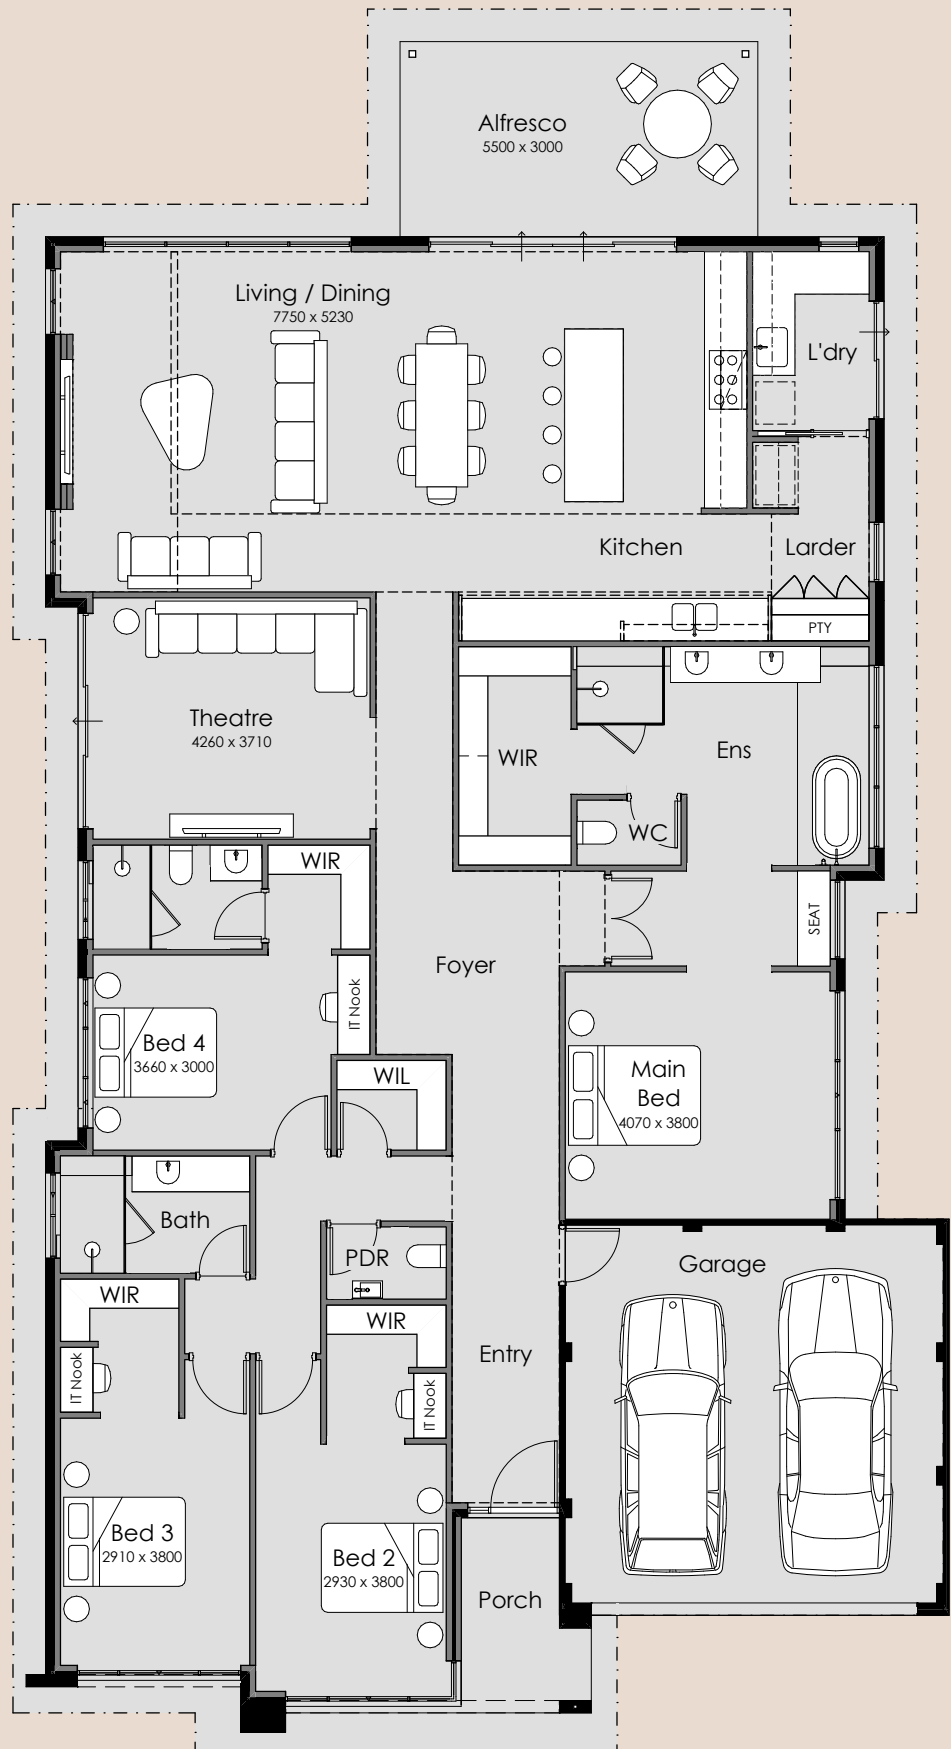

SUMMIT

HOMES GROUP

Aria

- 4
- 2.5
- 2

Overall Width – 11.39m
Overall Length – 26.93m
Min Block Width – 12.50m
Min Block Length – 30.00m
Total Area – 257m²

SUMMIT HOMES GROUP

Celeste

-  4
-  2
-  2

Overall Width – 13.75m
Overall Length – 24.79m
Min Block Width – 15m
Min Block Length – 30m
Total Area – 283.34m²

SUMMIT

HOMES GROUP

Kali

- 4
- 2
- 2

Overall Width – 14.115m
Overall Length – 27.29m
Min Block Width – 15m
Min Block Length – 30m
Total Area – 308m²

SUMMIT HOMES GROUP

Lumo

Overall Width – 14.09m

Overall Length – 25.29m

Min Block Width – 15.00m

Min Block Length – 30.00m

Total Area – 287.52m²

SUMMIT HOMES GROUP

Solis Display

-  4
-  3.5
-  2

Overall Width – 14.19m
Overall Length – 25.85m
Min Block Width – 15.00m
Min Block Length – 30.00m
Total Area – 299.79m²

SUMMIT

HOMES GROUP

Takoma Display

-  4
-  2
-  2

Overall Width – 13.89m
Overall Length – 22.39m
Min Block Width – 15m
Min Block Length – 30m
Total Area – 250.00m²